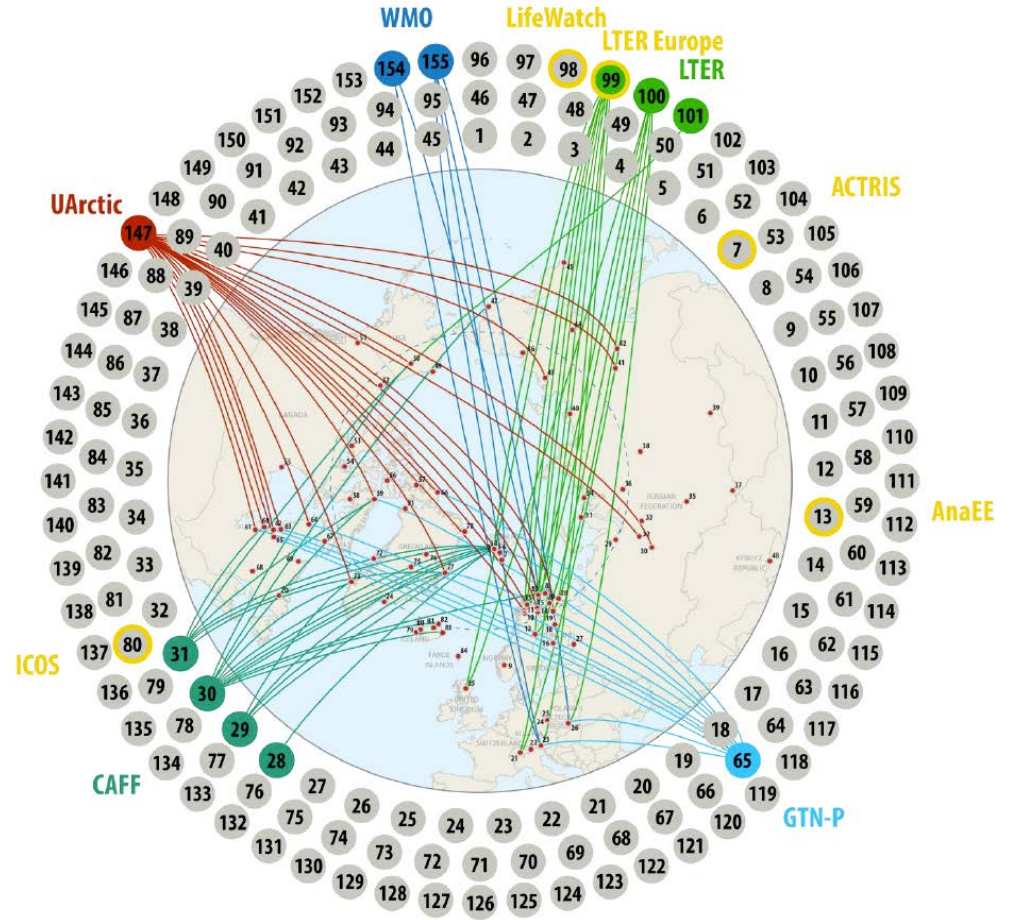

Lessons learned