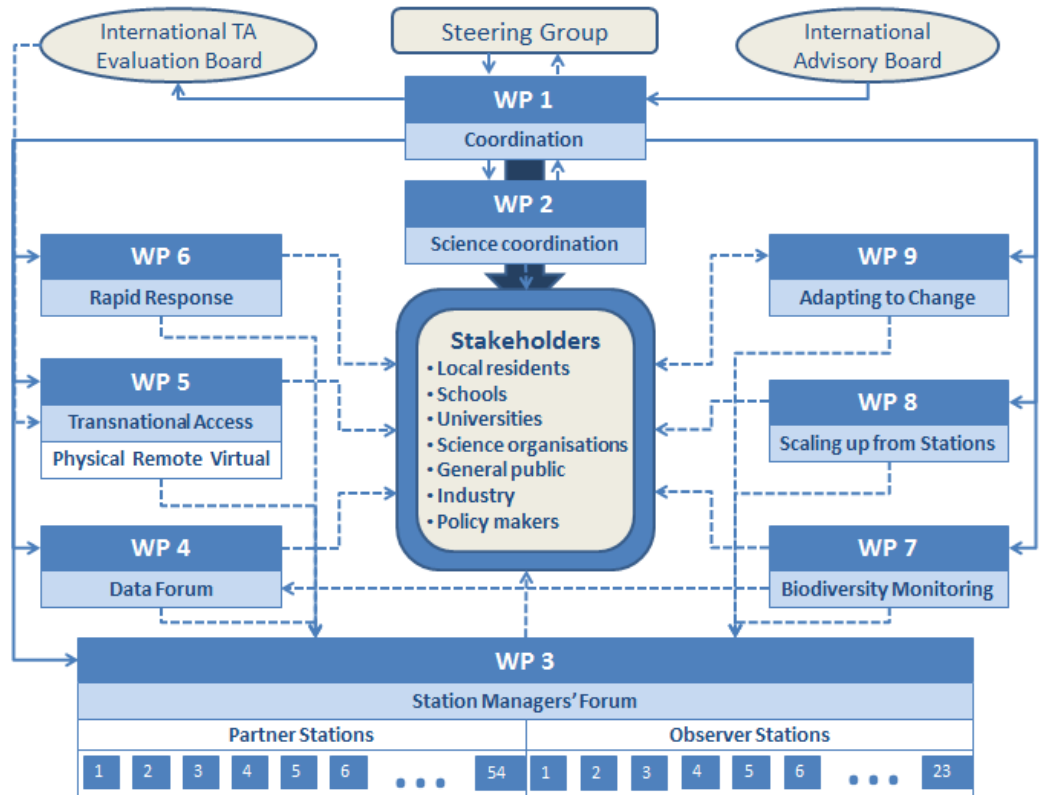

## 2<sup>nd</sup> Phase of INTERACT – an advanced community!

In a nutshell:

- 82 research stations
- >5000 scientists/year
- Excellence science
- Communities with ambassadors
- 4 yr project in Horizon 2020
- 47 partners from all Arctic countries
- Total budget 10 million EUR

# INTERACTing activities

- Networking
- Outreach/ education
- Transnational Access
- Joint Research Activities
- Coordination

## Midterm review WP presentations

WP 1 - Coordination and Management

WP2 - Scientific coordination, mentoring and education

WP3 - Station Managers Forum

WP4 - Data Forum

WP5 - TA, VA, Giving Access to INTERACT